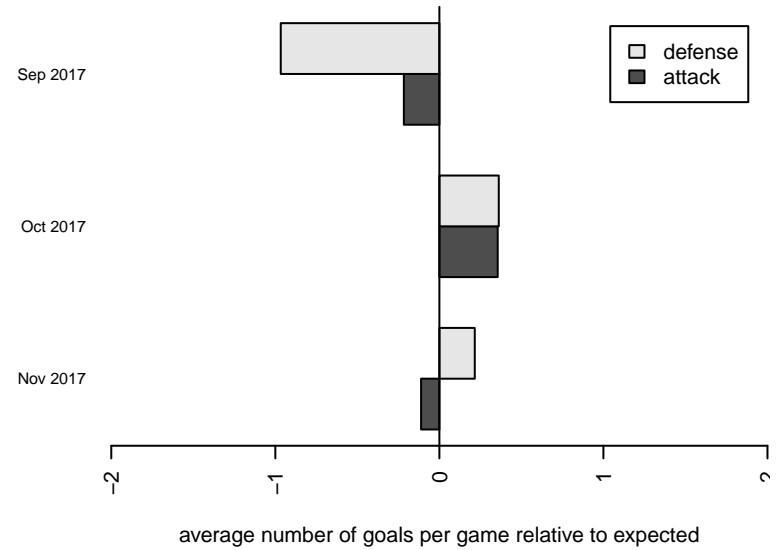

PCU Red 2 G04

Portland City United SC
 Portland, OR
 G04 total strength=1163
 attack=2.85 defense=4.34
 fall league = PTT G04 Div 1 White

alt names used:
 PCU 04G Red 2
 PCU 04G Red 2
 PCU 04G-2

Venues played:
 2017 PCU Summer Classic Silver
 2017 PTT G04 Division 1 White
 2017 OYS PTT Presidents Cup G04

**attack and defense variance (black dot)
relative to other teams
and top 10 in region**

**attack and defense rating
relative to others at age
and all opponents in last 13 months**

Performance relative to 13 month average

Performance relative to 13 month average

date	home		away		venue	pred.home	pred.away
2017-11-11	Washington Timbers White 1 G04	0	PCU Red 2 G04	0	2017 OYS PTT Presidents Cup G04	1.05	0.64
2017-11-05	ETFC Akers Red G04	1	PCU Red 2 G04	1	2017 OYS PTT Presidents Cup G04	1.25	0.59
2017-11-04	PCU Red 2 G04	1	FC Portland White G04	1	2017 OYS PTT Presidents Cup G04	1.11	0.35
2017-10-29	PCU Red 2 G04	2	LYS Cascades Red G04	1	2017 PTT G04 Division 1 White	2.17	1.03
2017-10-28	TFA Willamette G04	0	PCU Red 2 G04	5	2017 PTT G04 Division 1 White	0.17	2.88
2017-10-22	PCU Red 2 G04	1	WUFC Gold G04	1	2017 PTT G04 Division 1 White	0.87	0.77
2017-10-15	Westside Timbers Samba TS G04	0	PCU Red 2 G04	1	2017 PTT G04 Division 1 White	0.75	0.47
2017-10-08	PCU Red 2 G04	3	Thelo Rage G04	0	2017 PTT G04 Division 1 White	1.95	0.90
2017-10-01	NEU Blue G04	0	PCU Red 2 G04	0	2017 PTT G04 Division 1 White	0.55	1.53
2017-09-24	PCU Red 2 G04	0	Westside Timbers Samba TS G04	2	2017 PTT G04 Division 1 White	0.47	0.75
2017-09-23	LYS Cascades Red G04	0	PCU Red 2 G04	2	2017 PTT G04 Division 1 White	1.03	2.17
2017-09-17	PCU Red 2 G04	1	Rogue Valley Timbers Red G04	1	2017 PTT G04 Division 1 White	1.28	0.45
2017-09-10	Thelo Rage G04	4	PCU Red 2 G04	2	2017 PTT G04 Division 1 White	0.90	1.95
2017-07-08	RSA Elite Black G04	1	PCU Red 2 G04	0	2017 PCU Summer Classic Silver	1.54	0.60
2017-07-08	PCU Red 2 G04	0	Calgary Blizzard Roma G04	2	2017 PCU Summer Classic Silver	0.33	2.51