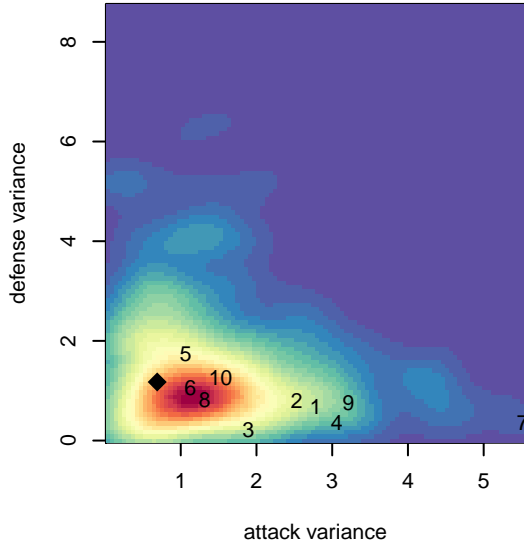

PCU Red 2 G04

Portland City United SC
 Portland, OR
 G04 total strength=1163
 attack=2.85 defense=4.34
 fall league = PTT G04 Div 1 White

alt names used:
 PCU 04G Red 2
 PCU 04G Red 2
 PCU 04G-2

Venues played:
 2017 PCU Summer Classic Silver
 2017 PTT G04 Division 1 White
 2017 OYS PTT Presidents Cup G04

**attack and defense variance (black dot)
relative to other teams
and top 10 in region**

**attack and defense rating
relative to others at age
and all opponents in last 13 months**

Performance relative to 13 month average