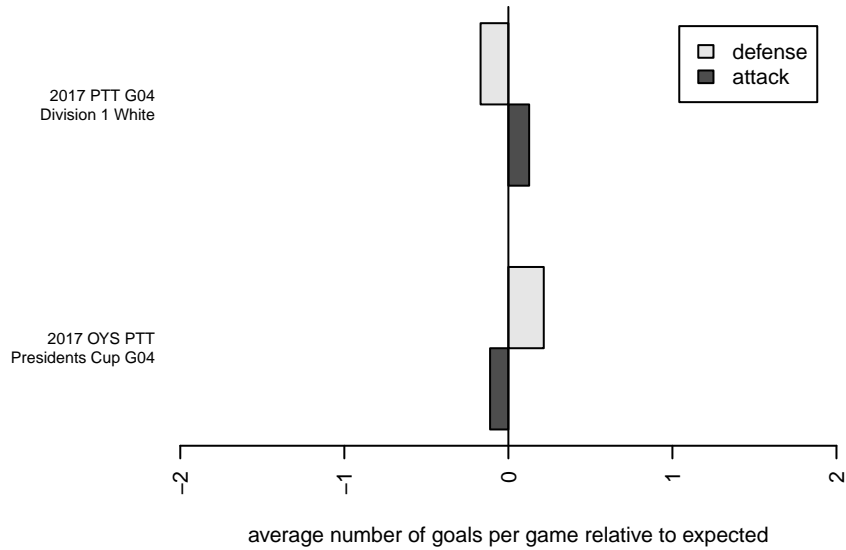

PCU Red 2 G04

Portland City United SC
 Portland, OR
 G04 total strength=1163
 attack=2.85 defense=4.34
 fall league = PTT G04 Div 1 White

alt names used:
 PCU 04G Red 2
 PCU 04G Red 2
 PCU 04G-2

Venues played:
 2017 PCU Summer Classic Silver
 2017 PTT G04 Division 1 White
 2017 OYS PTT Presidents Cup G04

**attack and defense variance (black dot)
relative to other teams
and top 10 in region**

**attack and defense rating
relative to others at age
and all opponents in last 13 months**

Performance relative to 13 month average