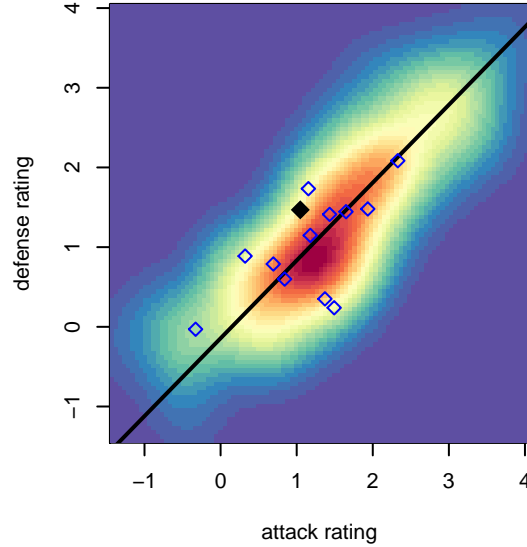

PCU Red 2 G04

Portland City United SC
 Portland, OR
 G04 total strength=1163
 attack=2.85 defense=4.34
 fall league = PTT G04 Div 1 White

alt names used:
 PCU 04G Red 2
 PCU 04G Red 2
 PCU 04G-2

Venues played:
 2017 PCU Summer Classic Silver
 2017 PTT G04 Division 1 White
 2017 OYS PTT Presidents Cup G04

**attack and defense variance (black dot)
relative to other teams
and top 10 in region**

**attack and defense rating
relative to others at age
and all opponents in last 13 months**

Performance relative to 13 month average