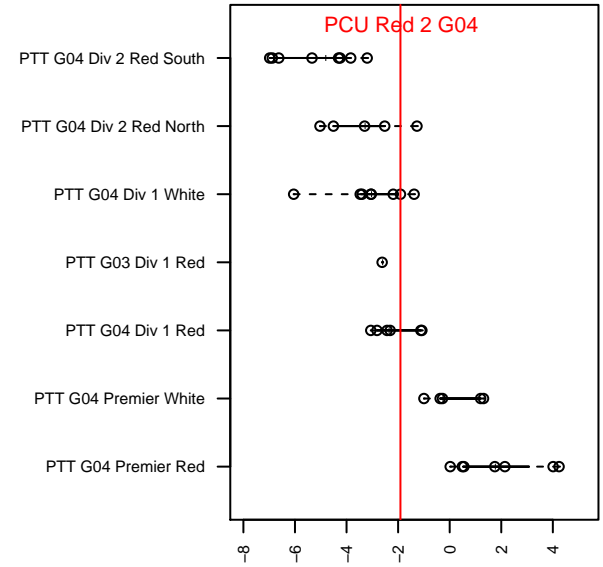

PCU Red 2 G04

Portland City United SC
 Portland, OR
 G04 total strength=1163
 attack=2.85 defense=4.34
 fall league = PTT G04 Div 1 White

alt names used:
 PCU 04G Red 2
 PCU 04G Red 2
 PCU 04G-2

Venues played:
 2017 PCU Summer Classic Silver
 2017 PTT G04 Division 1 White
 2017 OYS PTT Presidents Cup G04

**attack and defense variance (black dot)
relative to other teams
and top 10 in region**

**attack and defense rating
relative to others at age
and all opponents in last 13 months**

Performance relative to 13 month average

Performance relative to 13 month average

date	home		away		venue	pred.home	pred.away
2017-11-11	Washington Timbers White 1 G04	0	PCU Red 2 G04	0	2017 OYS PTT Presidents Cup G04	1.05	0.64
2017-11-05	ETFC Akers Red G04	1	PCU Red 2 G04	1	2017 OYS PTT Presidents Cup G04	1.25	0.59
2017-11-04	PCU Red 2 G04	1	FC Portland White G04	1	2017 OYS PTT Presidents Cup G04	1.11	0.35
2017-10-29	PCU Red 2 G04	2	LYS Cascades Red G04	1	2017 PTT G04 Division 1 White	2.17	1.03
2017-10-28	TFA Willamette G04	0	PCU Red 2 G04	5	2017 PTT G04 Division 1 White	0.17	2.88
2017-10-22	PCU Red 2 G04	1	WUFC Gold G04	1	2017 PTT G04 Division 1 White	0.87	0.77
2017-10-15	Westside Timbers Samba TS G04	0	PCU Red 2 G04	1	2017 PTT G04 Division 1 White	0.75	0.47
2017-10-08	PCU Red 2 G04	3	Thelo Rage G04	0	2017 PTT G04 Division 1 White	1.95	0.90
2017-10-01	NEU Blue G04	0	PCU Red 2 G04	0	2017 PTT G04 Division 1 White	0.55	1.53
2017-09-24	PCU Red 2 G04	0	Westside Timbers Samba TS G04	2	2017 PTT G04 Division 1 White	0.47	0.75
2017-09-23	LYS Cascades Red G04	0	PCU Red 2 G04	2	2017 PTT G04 Division 1 White	1.03	2.17
2017-09-17	PCU Red 2 G04	1	Rogue Valley Timbers Red G04	1	2017 PTT G04 Division 1 White	1.28	0.45
2017-09-10	Thelo Rage G04	4	PCU Red 2 G04	2	2017 PTT G04 Division 1 White	0.90	1.95
2017-07-08	RSA Elite Black G04	1	PCU Red 2 G04	0	2017 PCU Summer Classic Silver	1.54	0.60
2017-07-08	PCU Red 2 G04	0	Calgary Blizzard Roma G04	2	2017 PCU Summer Classic Silver	0.33	2.51