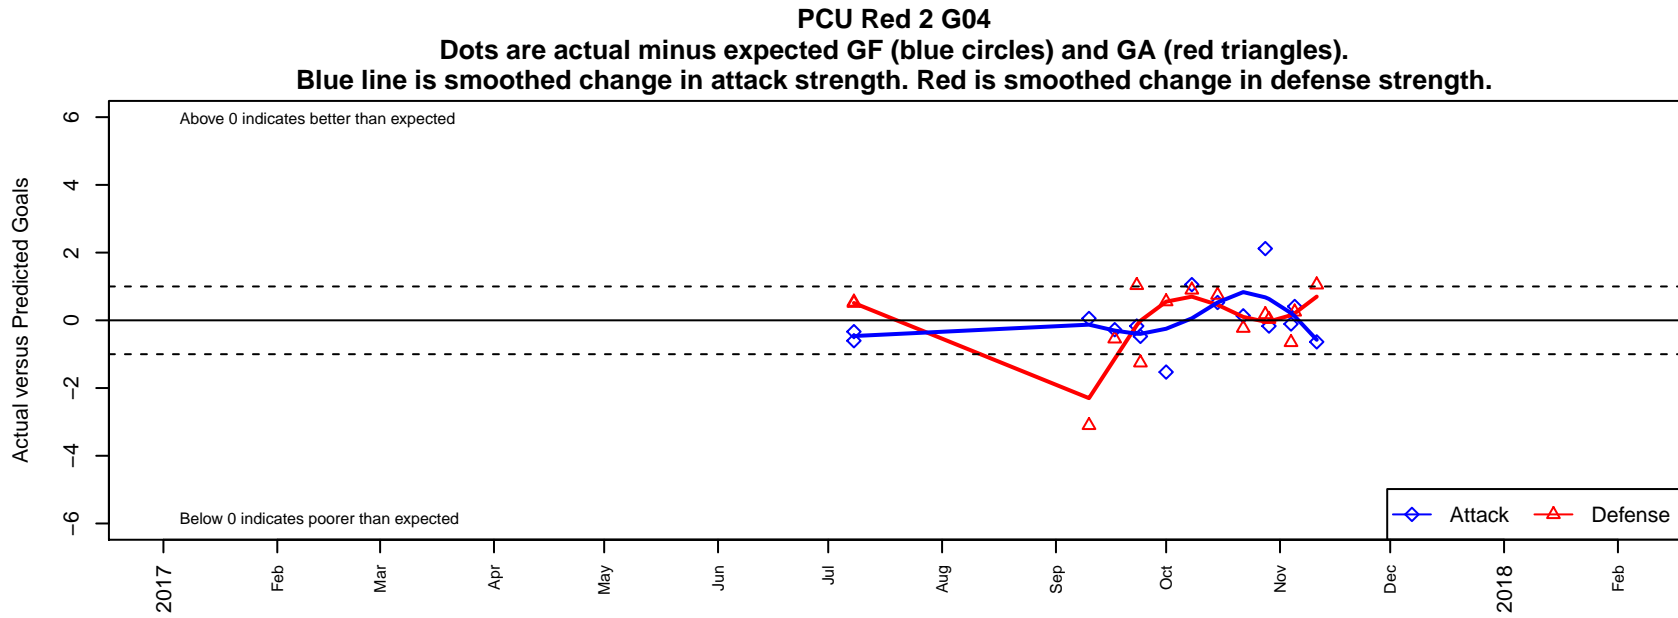

PCU Red 2 G04

Portland City United SC
 Portland, OR
 G04 total strength=1163
 attack=2.85 defense=4.34
 fall league = PTT G04 Div 1 White

alt names used:
 PCU 04G Red 2
 PCU 04G Red 2
 PCU 04G-2

Venues played:
 2017 PCU Summer Classic Silver
 2017 PTT G04 Division 1 White
 2017 OYS PTT Presidents Cup G04

**attack and defense variance (black dot)
relative to other teams
and top 10 in region**

**attack and defense rating
relative to others at age
and all opponents in last 13 months**

Performance relative to 13 month average